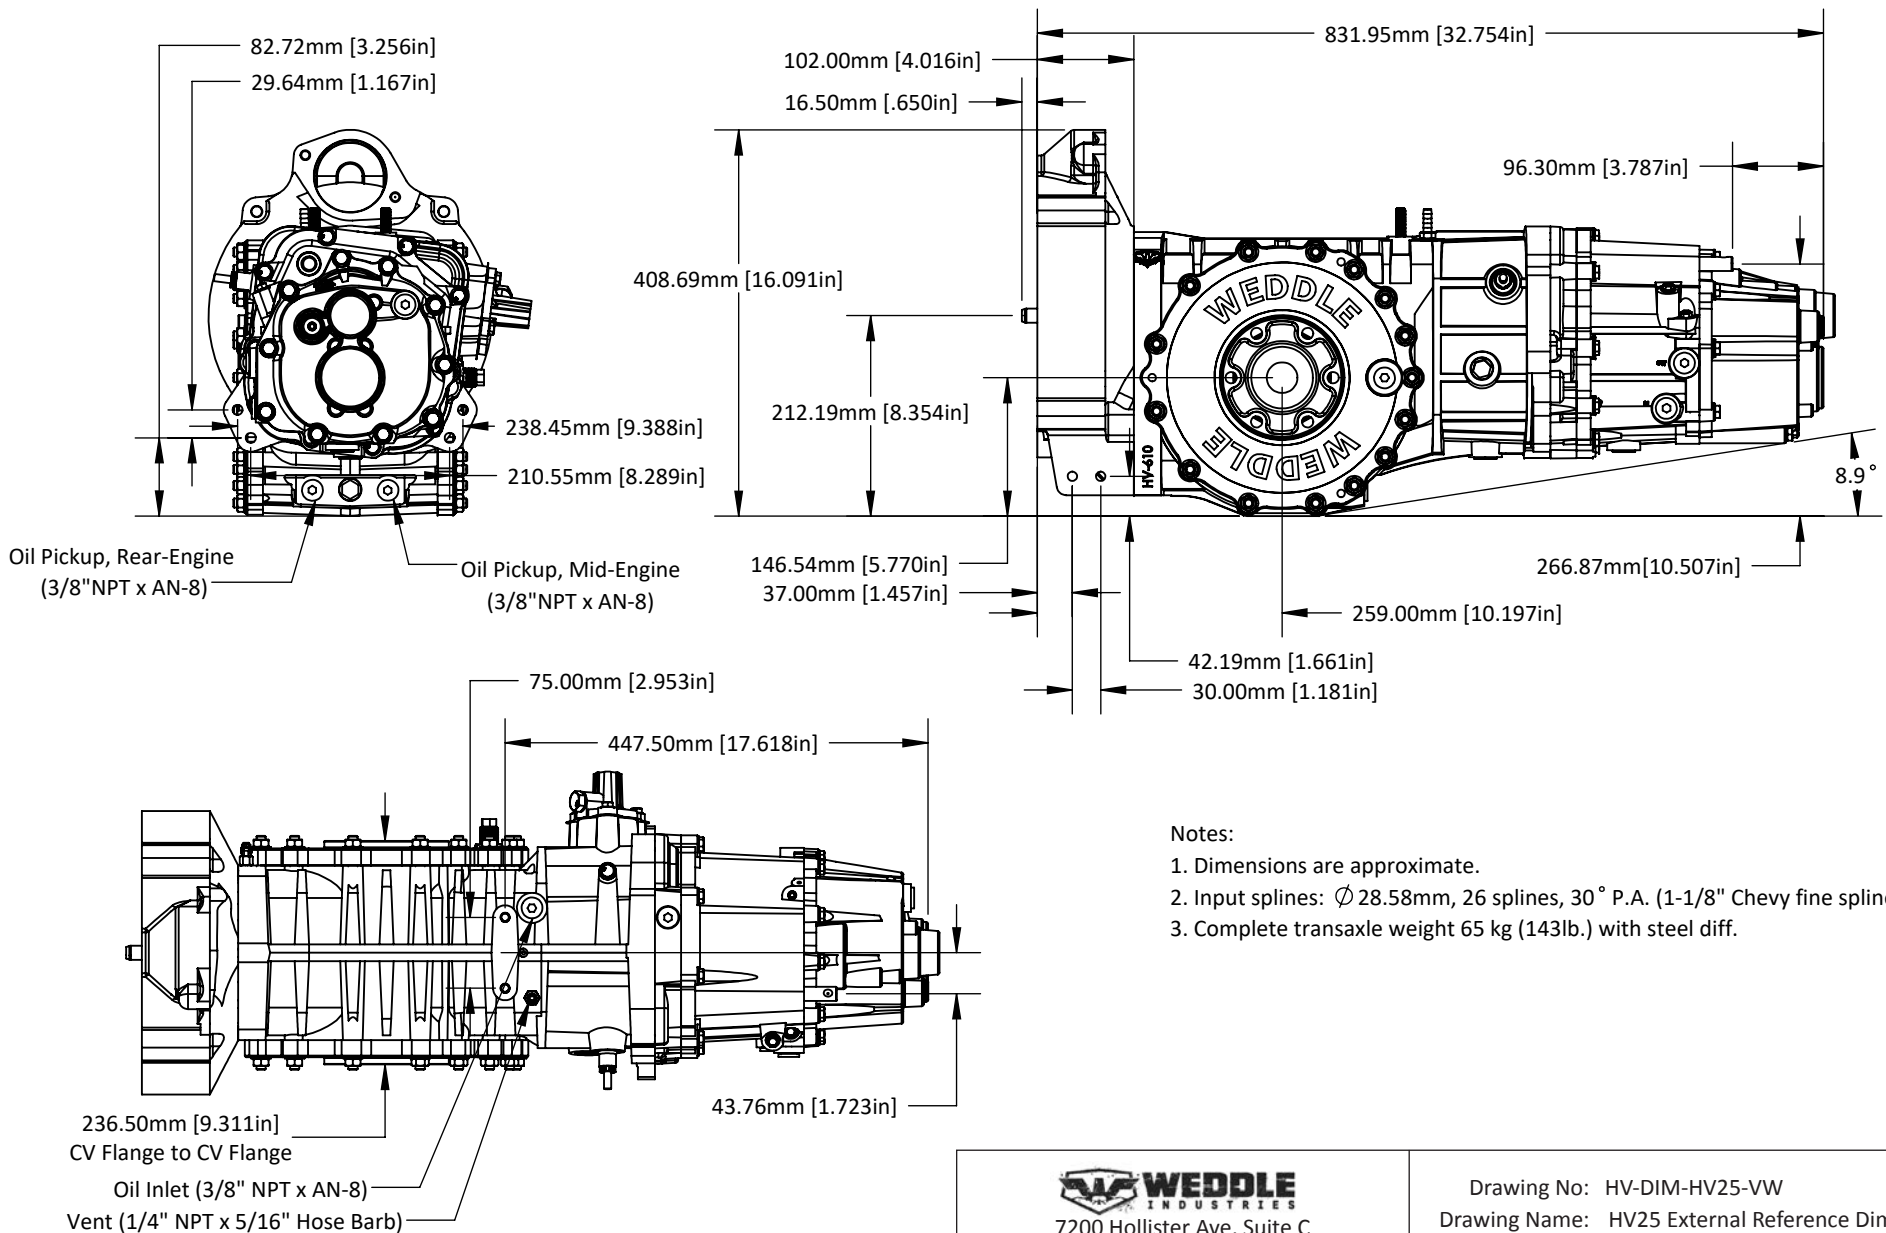

WEDDLE HV25 EXTERNAL REFERENCE DIMENSIONS

7200 Hollister Ave, Suite C
Goleta, CA 93117
Ph 805-562-8600 • Fax 805-562-8661
info@weddleindustries.com

Drawing No: HV-DIM-HV25-VW
Drawing Name: HV25 External Reference Dims
Drawn By: DY
Revised: 03/17/2022