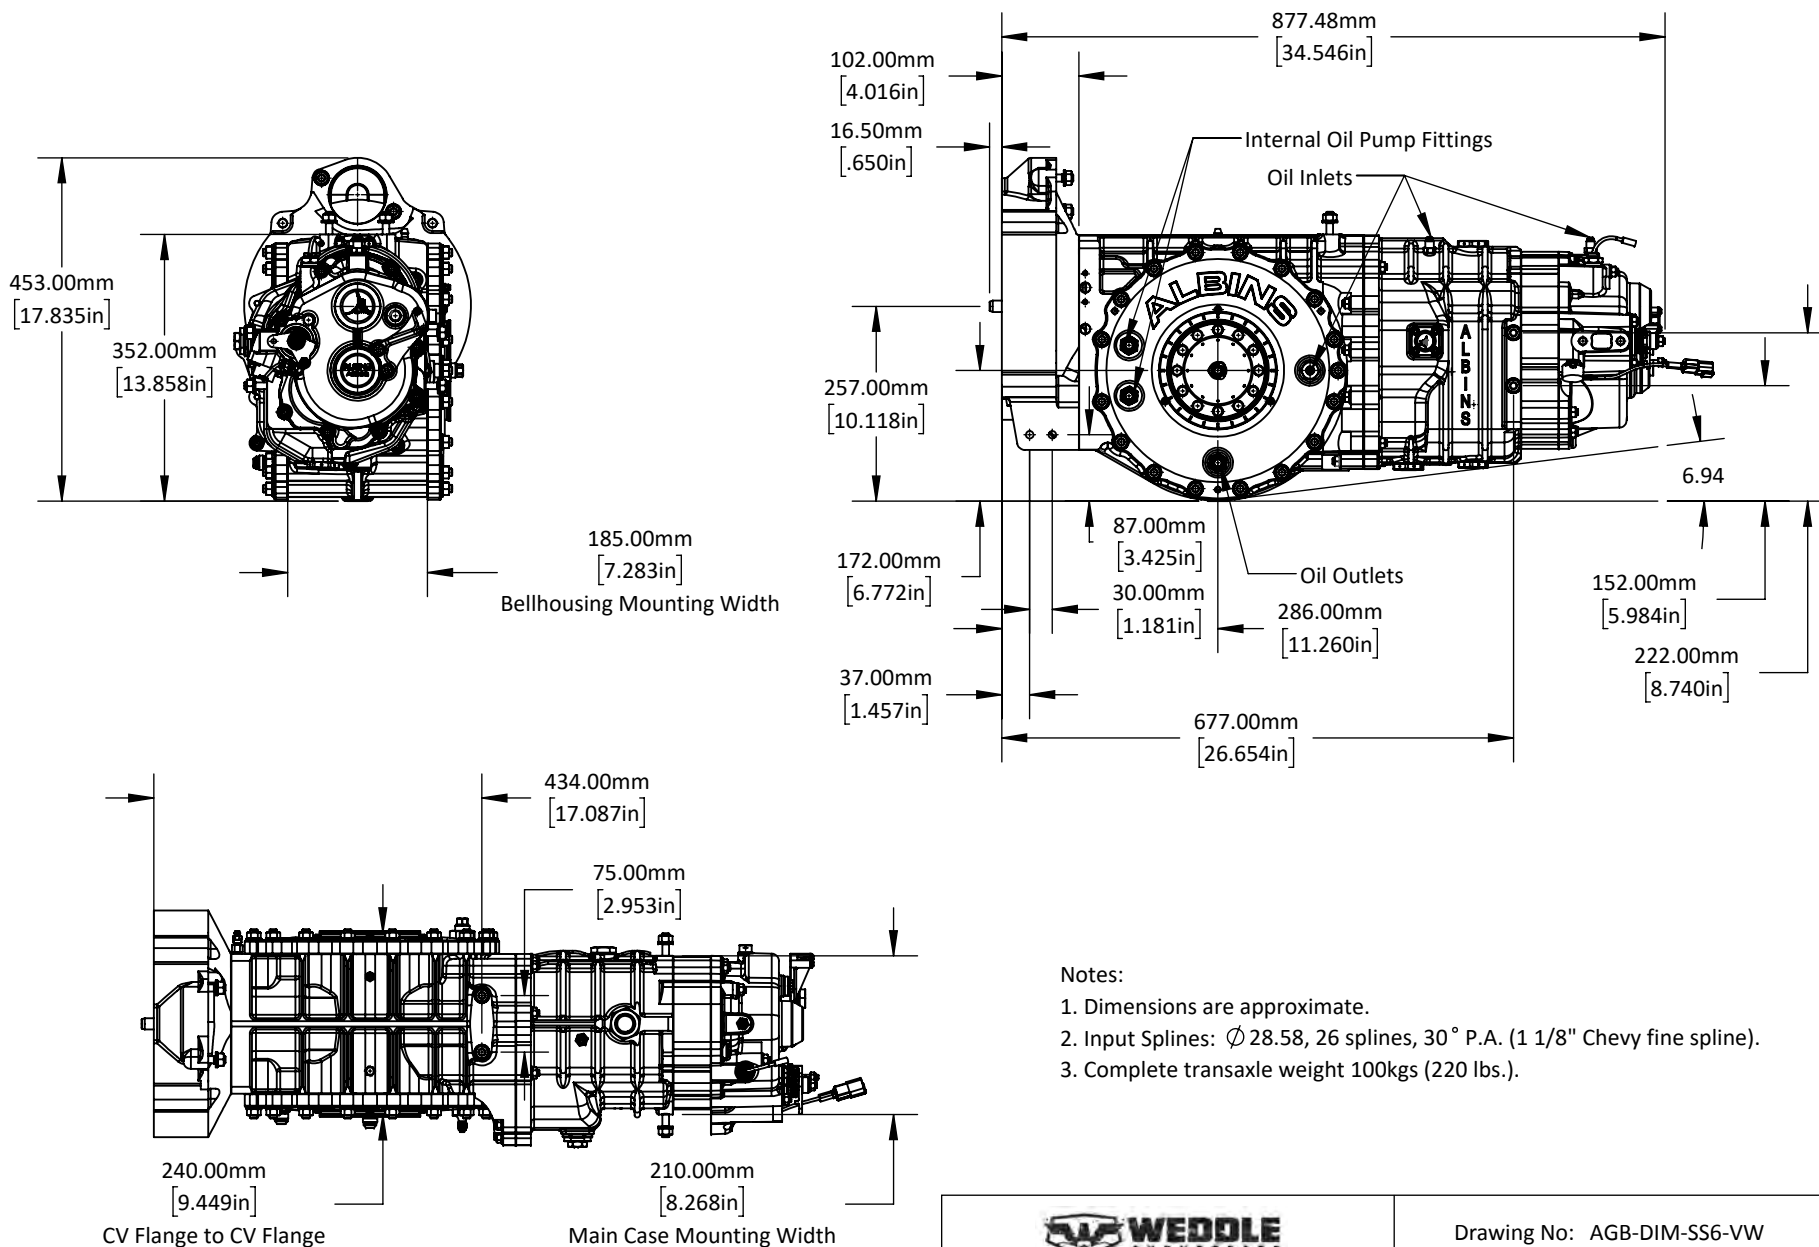

AGB 11.5" 6 SPEED SEQUENTIAL VW BELLHOUSING EXTERNAL REFERENCE DIMENSIONS

- Notes:
1. Dimensions are approximate.
 2. Input Splines: $\varnothing 28.58$, 26 splines, 30° P.A. (1 1/8" Chevy fine spline).
 3. Complete transaxle weight 100kgs (220 lbs.).

7200 Hollister Ave, Suite C
Goleta, CA 93117
Ph 805-562-8600 • Fax 805-562-8661
info@weddleindustries.com

Drawing No: AGB-DIM-SS6-VW
Drawing Name: AGB External Reference Dims
Drawn By: DL
Revised: 07/27/2022